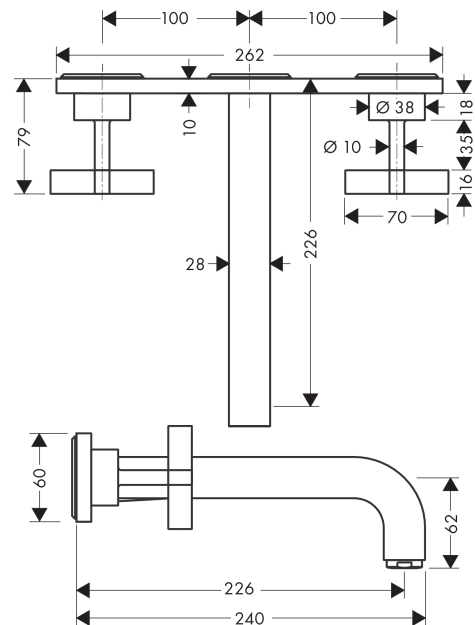

AXOR Citterio

3-hole basin mixer for concealed installation wall-mounted with spout 226 mm, cross handles and plate

Surfaces: **Chrome** Article Number: **39144000**

Description

product features

- consists of: 3-hole basin mixer for concealed installation wall-mounted, waste set
- projection 226 mm
- normal spray
- flow rate at 3 bar: 5 l/min
- ceramic valves hot/ cold 180°
- suitable for continuous flow water heaters
- non-closing waste set
- connection dimension: DN15

Technology

Product image

Scale drawing

Flowchart